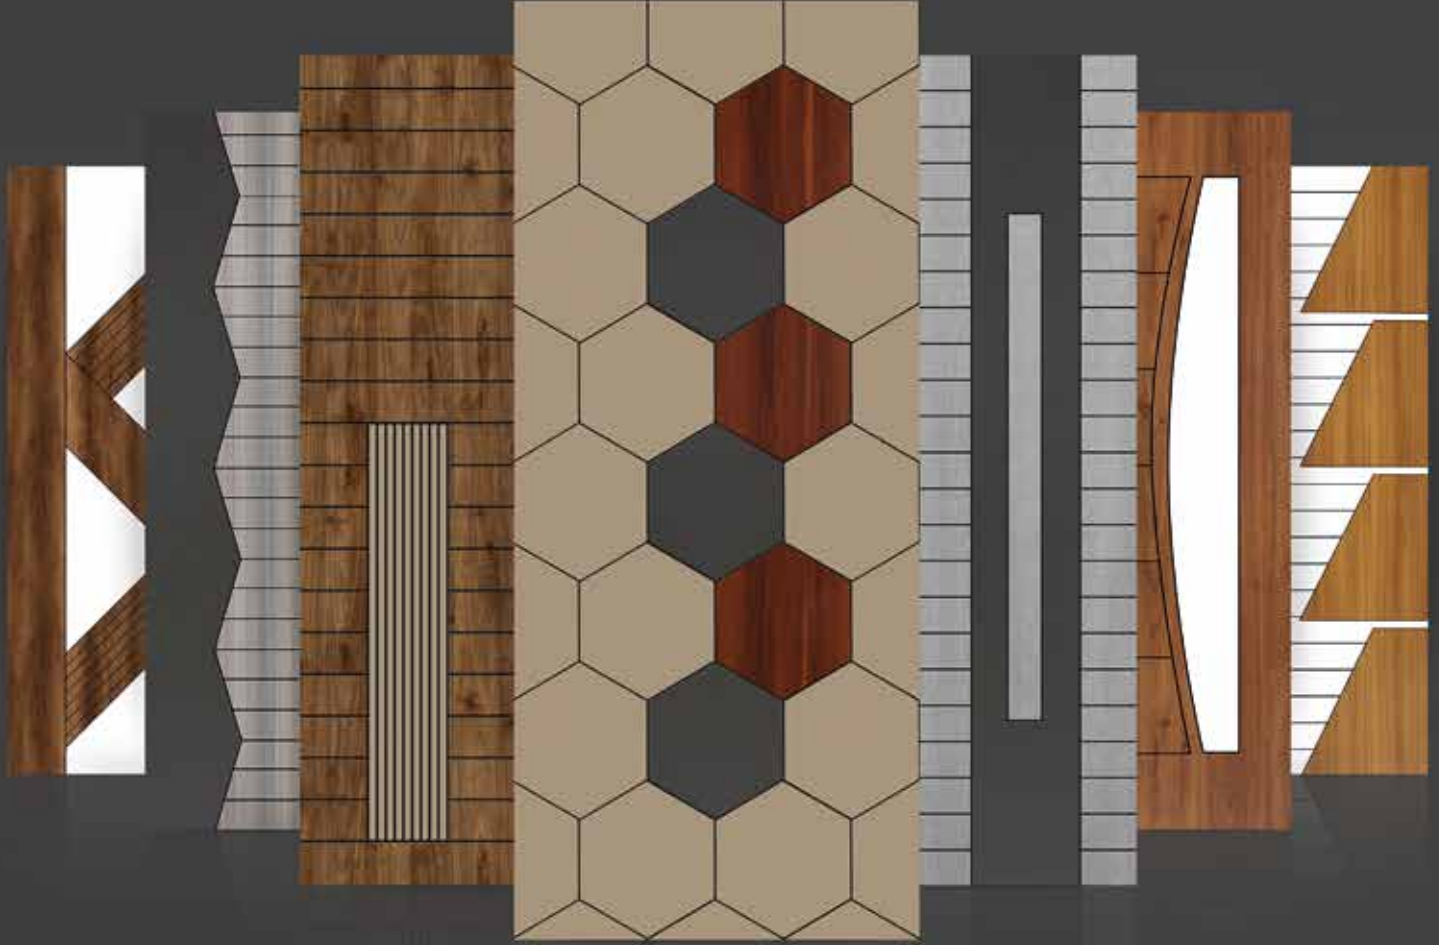

LAMİNOKS®

gazezoğlu.
ORMAN ÜRÜNLERİ

“Laminoks”, bir Gazezoğlu markasıdır.