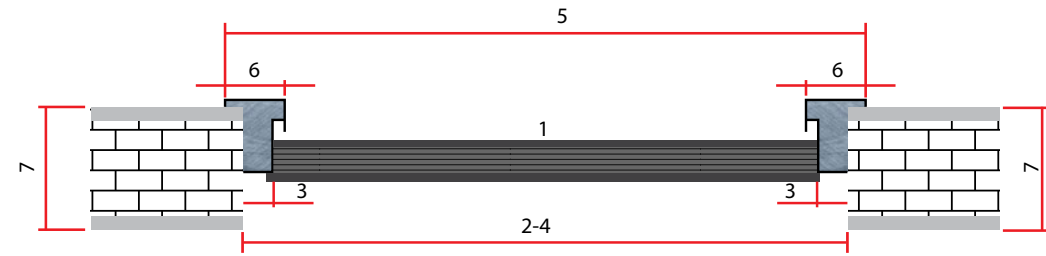

Corner Kasa

Corner Frame